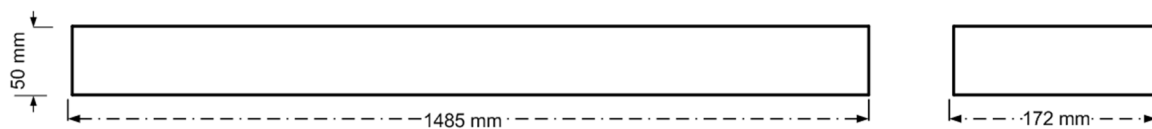

Dimensional Drawing

ELMASCO INDUSTRIES S.A.

Head Office : 44 K. Palama, 14343 N. Chalkidona, Athens, Greece

Production Plant : Ag. Adrianos, 21100 Nafplio, Greece

Email: elmasco@elmasco.eu

Tel : +30 210 2583100

Fax: +30 210 2583107